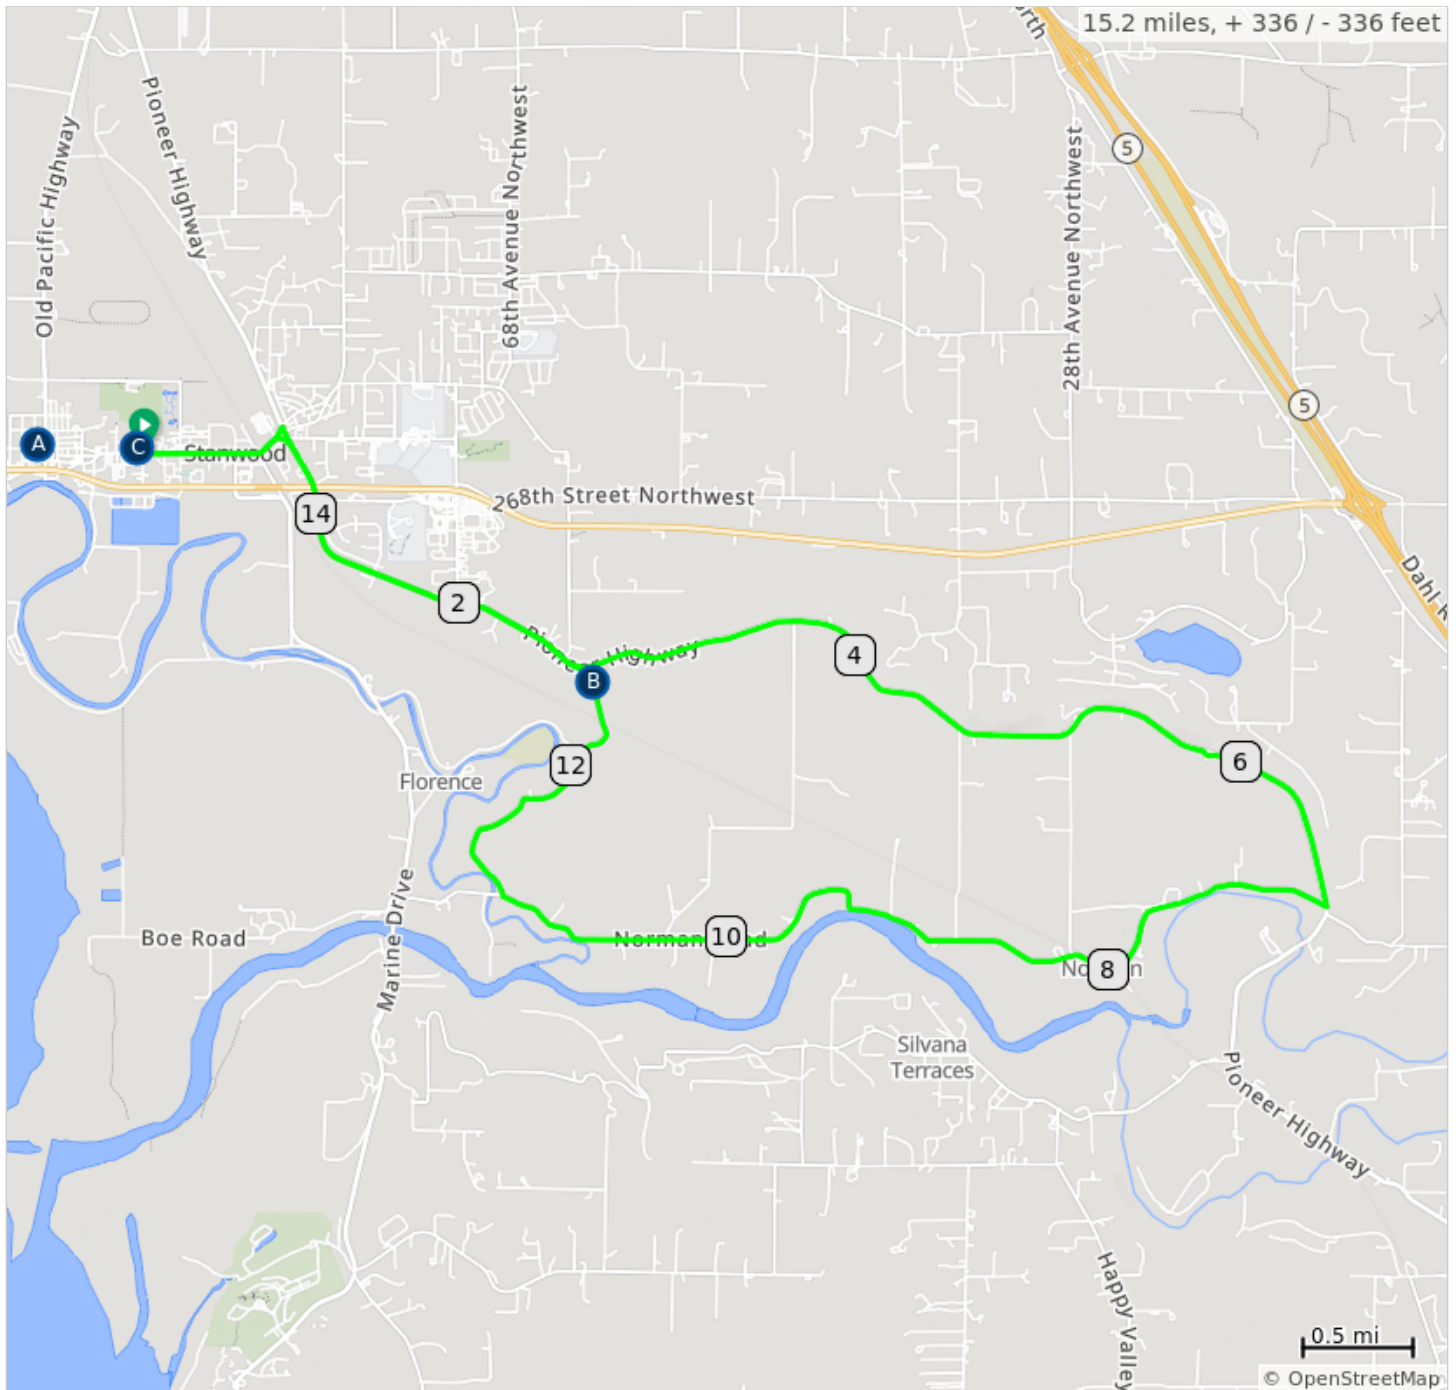

McClinchy - 15 Miles - GREEN

- A. SAAL Brewing
- B. Please dismount and walk up Miller Road bridge to Pioneer Hwy
- C. McClinchy Camano Climb start location .

McClinchy - 15 Miles - GREEN

Dist	Type	Note
0.0	📍	Start of route
0.1	←	L onto 271st Street Northwest

0.1 miles. +0/-0 feet

Dist	Type	Note
0.7	↗	Keep R
0.8	↑	Continue onto Pioneer Highway for several miles.

0.8 miles. +10/-0 feet

Dist	Type	Note
6.8	↘	Sharp R onto Norman Road
11.1	→	R onto Miller Road

10.2 miles. +25/-49 feet

Dist	Type	Note
12.6	↘	Continue onto Pioneer Highway
14.4	↙	Sharp L onto Cedarhome Drive Northwest at 4 way stop.

3.4 miles. +31/-76 feet

Dist	Type	Note
14.5	↗	Slight R onto Cedarhome Drive
15.1	→	R into parking lot

0.7 miles. +0/-12 feet

Dist	Type	Note
15.2	📍	End of route

0.0 miles. +0/-0 feet