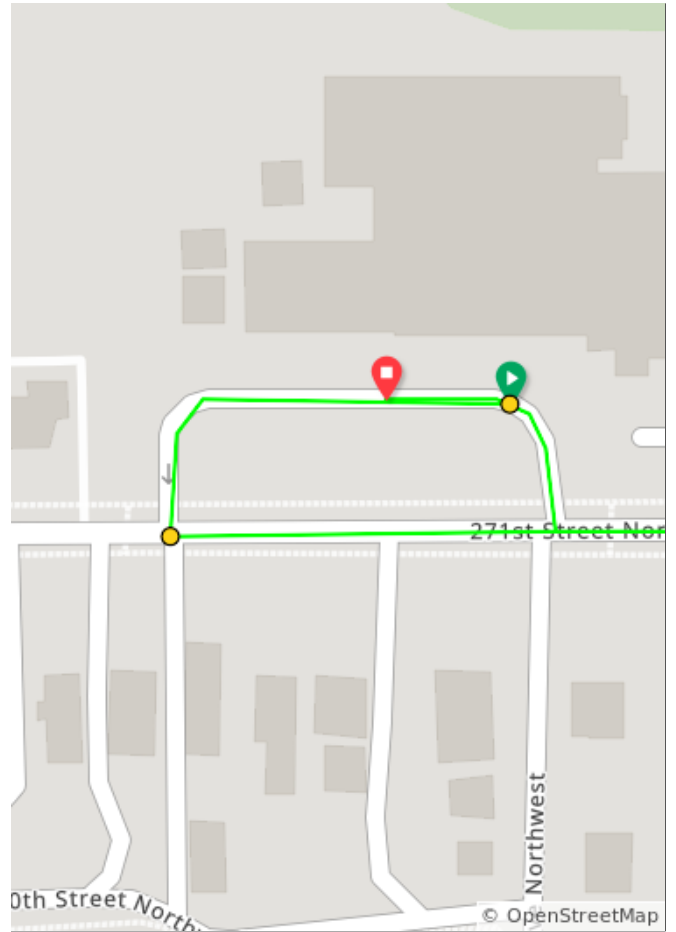

McClinchy - 15 Miles - GREEN

- A. SAAL Brewing
- B. Please dismount and walk up Miller Road bridge to Pioneer Hwy
- C. McClinchy Camano Climb start location .

McClinchy - 15 Miles - GREEN

Dist	Type	Note
0.0	📍	Start of route
0.1	←	L onto 271st Street Northwest

0.1 miles. +0/-0 feet

Dist	Type	Note
0.7	↗	Keep R
0.8	↑	Continue onto Pioneer Highway for several miles.

0.8 miles. +10/-0 feet

Dist	Type	Note
6.8	↘	Sharp R onto Norman Road
11.1	→	R onto Miller Road

10.2 miles. +25/-49 feet

Dist	Type	Note
12.6	↘	Continue onto Pioneer Highway
14.4	↙	Sharp L onto Cedarhome Drive Northwest at 4 way stop.

3.4 miles. +31/-76 feet

Dist	Type	Note
14.5	↗	Slight R onto Cedarhome Drive
15.1	→	R into parking lot

0.7 miles. +0/-12 feet

Dist	Type	Note
15.2	📍	End of route

0.0 miles. +0/-0 feet