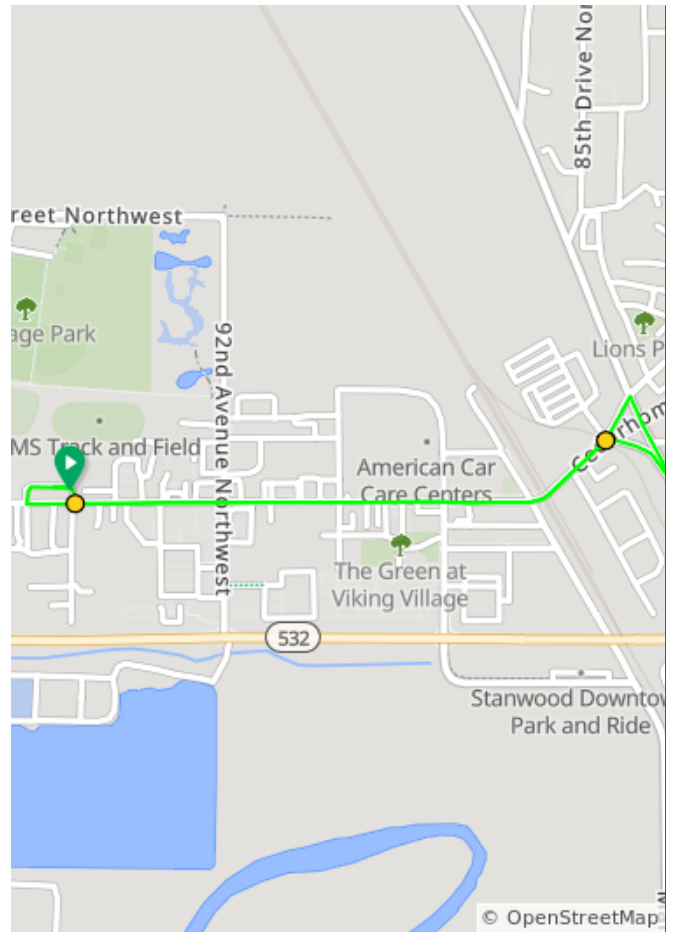

McClinchy - 15 Miles - GREEN

- A. SAAL Brewing
- B. Please dismount and walk up Miller Road bridge to Pioneer Hwy
- C. McClinchy Camano Climb start location .

McClinchy - 15 Miles - GREEN

Dist	Type	Note
0.0	📍	Start of route
0.1	←	L onto 271st Street Northwest

0.1 miles. +0/-0 feet

Dist	Type	Note
0.7	↗	Keep R
0.8	↑	Continue onto Pioneer Highway for several miles.

0.8 miles. +10/-0 feet

Dist	Type	Note
6.8	↘	Sharp R onto Norman Road
11.1	→	R onto Miller Road

10.2 miles. +25/-49 feet

Dist	Type	Note
12.6	↘	Continue onto Pioneer Highway
14.4	↙	Sharp L onto Cedarhome Drive Northwest at 4 way stop.

3.4 miles. +31/-76 feet

Dist	Type	Note
14.5	↗	Slight R onto Cedarhome Drive
15.1	→	R into parking lot

0.7 miles. +0/-12 feet

Dist	Type	Note
15.2	📍	End of route

0.0 miles. +0/-0 feet