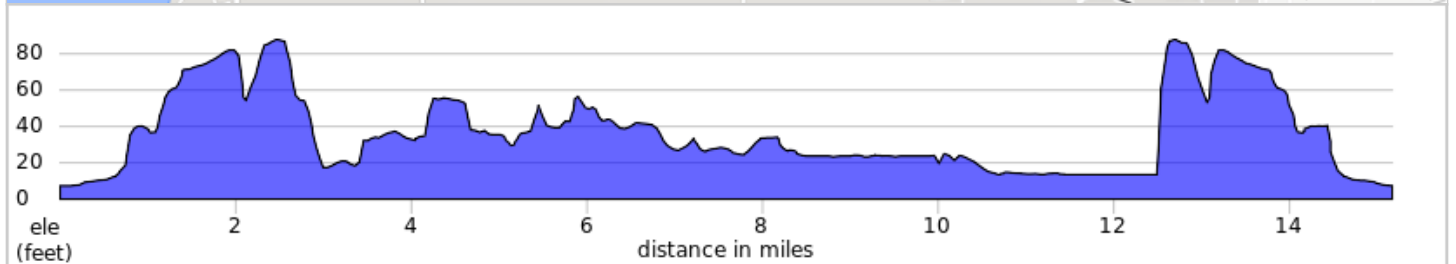

McClinchy - 15 Miles - GREEN

- A. SAAL Brewing
- B. Please dismount and walk up Miller Road bridge to Pioneer Hwy
- C. McClinchy Camano Climb start location .

McClinchy - 15 Miles - GREEN

Dist	Type	Note
0.0	📍	Start of route
0.1	←	L onto 271st Street Northwest

0.1 miles. +0/-0 feet

Dist	Type	Note
0.7	↗	Keep R
0.8	↑	Continue onto Pioneer Highway for several miles.

0.8 miles. +10/-0 feet

Dist	Type	Note
6.8	↘	Sharp R onto Norman Road
11.1	→	R onto Miller Road

10.2 miles. +25/-49 feet

0.7 miles. +0/-12 feet

Dist	Type	Note
15.2	📍	End of route

0.0 miles. +0/-0 feet