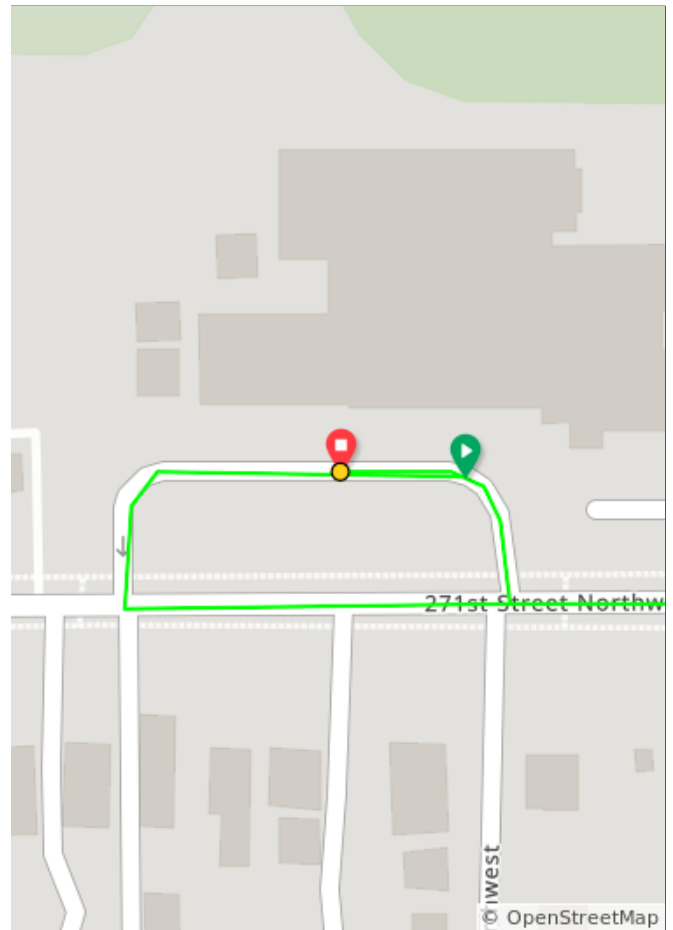

McClinchy - 15 Miles - GREEN

- A. SAAL Brewing
- B. Please dismount and walk up Miller Road bridge to Pioneer Hwy
- C. McClinchy Camano Climb start location .

McClinchy - 15 Miles - GREEN

Dist	Type	Note
0.0	📍	Start of route
0.1	←	L onto 271st Street Northwest

0.1 miles. +0/-0 feet

Dist	Type	Note
0.7	↗	Keep R
0.8	↑	Continue onto Pioneer Highway for several miles.

0.8 miles. +10/-0 feet

Dist	Type	Note
6.8	↘	Sharp R onto Norman Road
11.1	→	R onto Miller Road

10.2 miles. +25/-49 feet

Dist	Type	Note
12.6	↘	Continue onto Pioneer Highway
14.4	↙	Sharp L onto Cedarhome Drive Northwest at 4 way stop.

3.4 miles. +31/-76 feet

Dist	Type	Note
14.5	↗	Slight R onto Cedarhome Drive
15.1	→	R into parking lot

0.7 miles. +0/-12 feet

Dist	Type	Note
15.2	📍	End of route

0.0 miles. +0/-0 feet