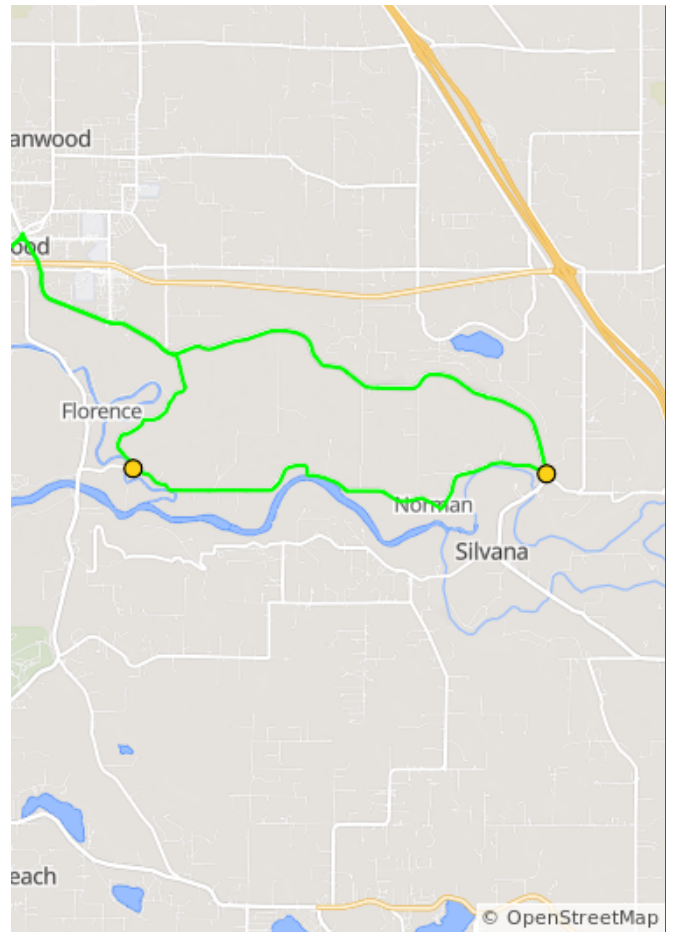

McClinchy - 15 Miles - GREEN

- A. SAAL Brewing
- B. Please dismount and walk up Miller Road bridge to Pioneer Hwy
- C. McClinchy Camano Climb start location .

McClinchy - 15 Miles - GREEN

Dist	Type	Note
0.0	📍	Start of route
0.1	←	L onto 271st Street Northwest

0.1 miles. +0/-0 feet

Dist	Type	Note
0.7	↗	Keep R
0.8	↑	Continue onto Pioneer Highway for several miles.

0.8 miles. +10/-0 feet

Dist	Type	Note
6.8	↘	Sharp R onto Norman Road
11.1	→	R onto Miller Road

10.2 miles. +25/-49 feet

Dist	Type	Note
12.6	↘	Continue onto Pioneer Highway
14.4	↙	Sharp L onto Cedarhome Drive Northwest at 4 way stop.

3.4 miles. +31/-76 feet

Dist	Type	Note
14.5	↗	Slight R onto Cedarhome Drive
15.1	→	R into parking lot

0.7 miles. +0/-12 feet

Dist	Type	Note
15.2	📍	End of route

0.0 miles. +0/-0 feet