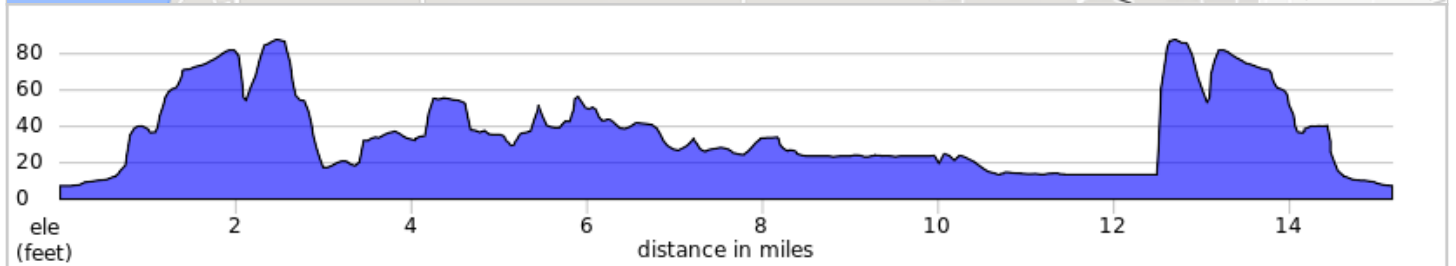

# McClinchy - 15 Miles - GREEN

- A. SAAL Brewing
- B. Please dismount and walk up Miller Road bridge to Pioneer Hwy
- C. McClinchy Camano Climb start location .

## McClinchy - 15 Miles - GREEN

Dist	Type	Note
0.0		Start of route
0.1		L onto 271st Street Northwest
0.7		Keep R
0.8		Continue onto Pioneer Highway for several miles.
6.8		Sharp R onto Norman Road
11.1		R onto Miller Road
12.6		Continue onto Pioneer Highway
14.4		Sharp L onto Cedarhome Drive Northwest at 4 way stop.
14.5		Slight R onto Cedarhome Drive
15.1		R into parking lot
15.2		End of route

15.2 miles. +317/-317 feet