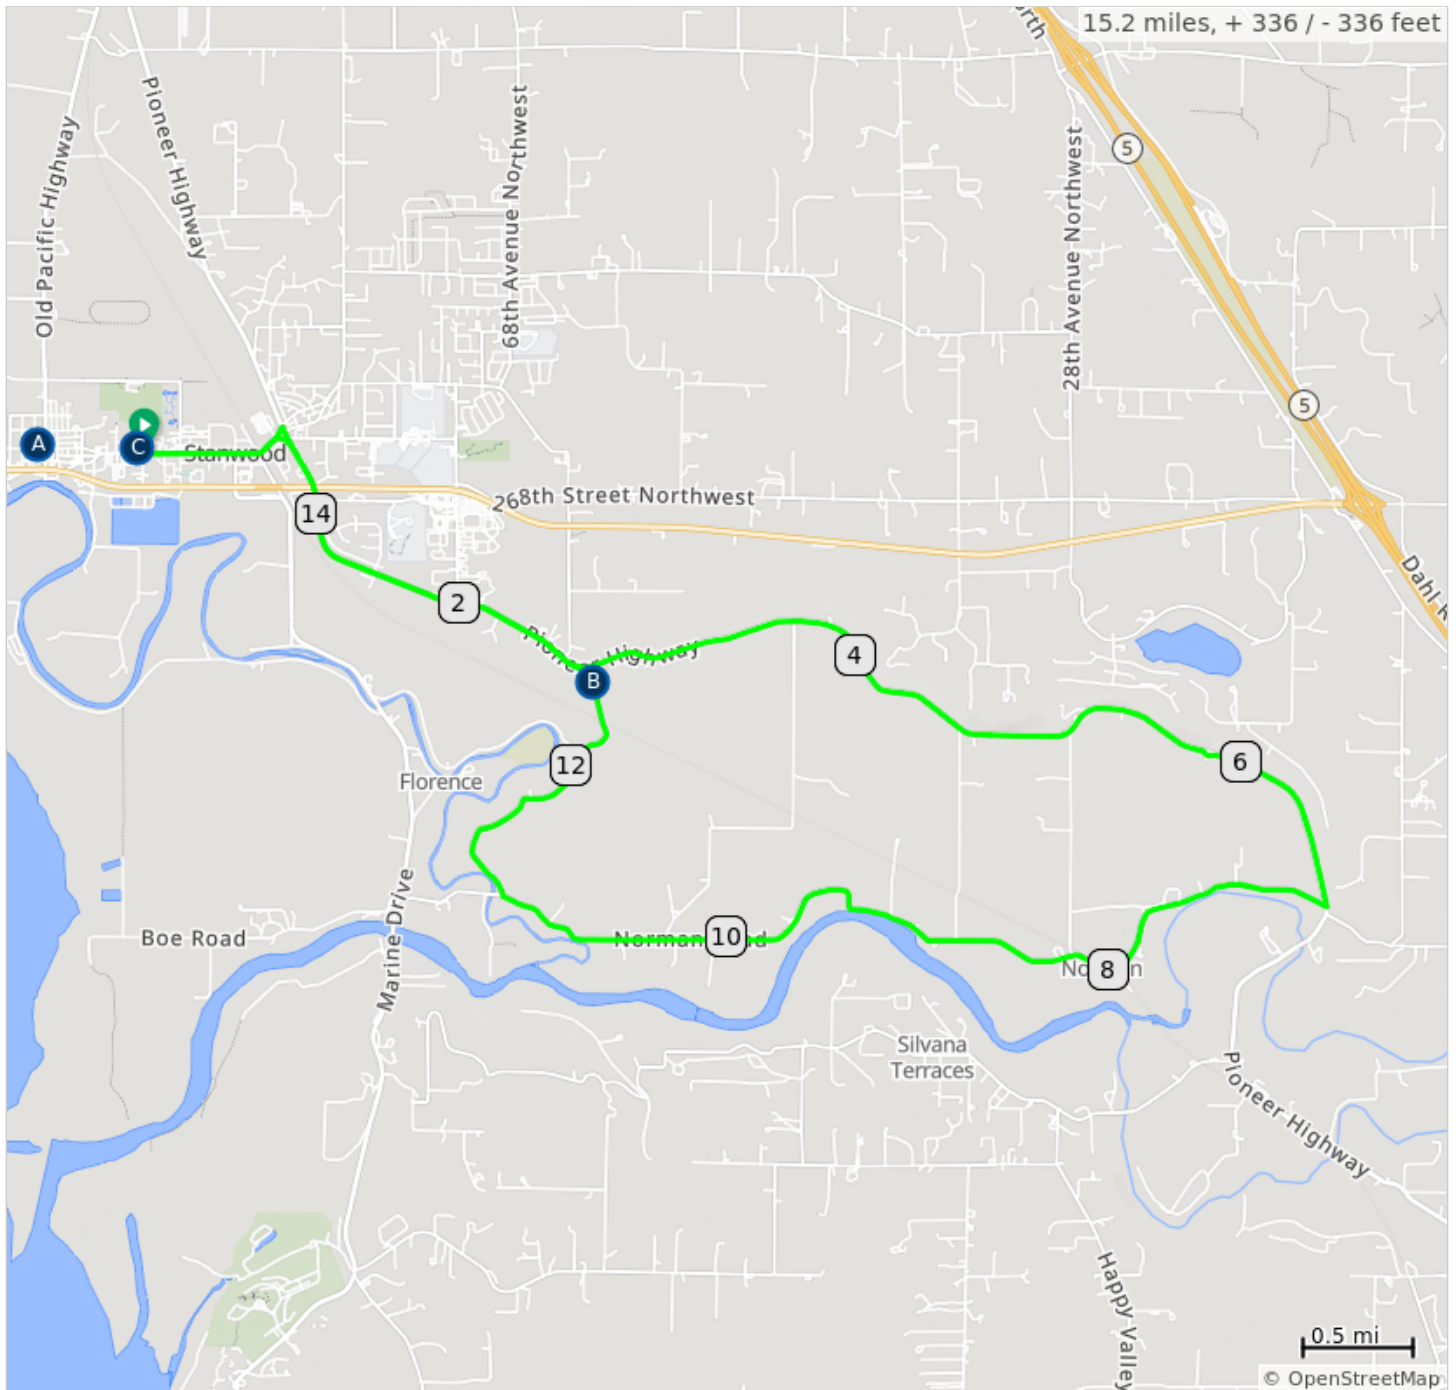

# McClinchy - 15 Miles - GREEN

- A. SAAL Brewing
- B. Please dismount and walk up Miller Road bridge to Pioneer Hwy
- C. McClinchy Camano Climb start location .

## McClinchy - 15 Miles - GREEN

Dist	Type	Note
0.0		Start of route
0.1		L onto 271st Street Northwest
0.7		Keep R
0.8		Continue onto Pioneer Highway for several miles.
6.8		Sharp R onto Norman Road
11.1		R onto Miller Road
12.6		Continue onto Pioneer Highway
14.4		Sharp L onto Cedarhome Drive Northwest at 4 way stop.
14.5		Slight R onto Cedarhome Drive
15.1		R into parking lot
15.2		End of route

15.2 miles. +317/-317 feet