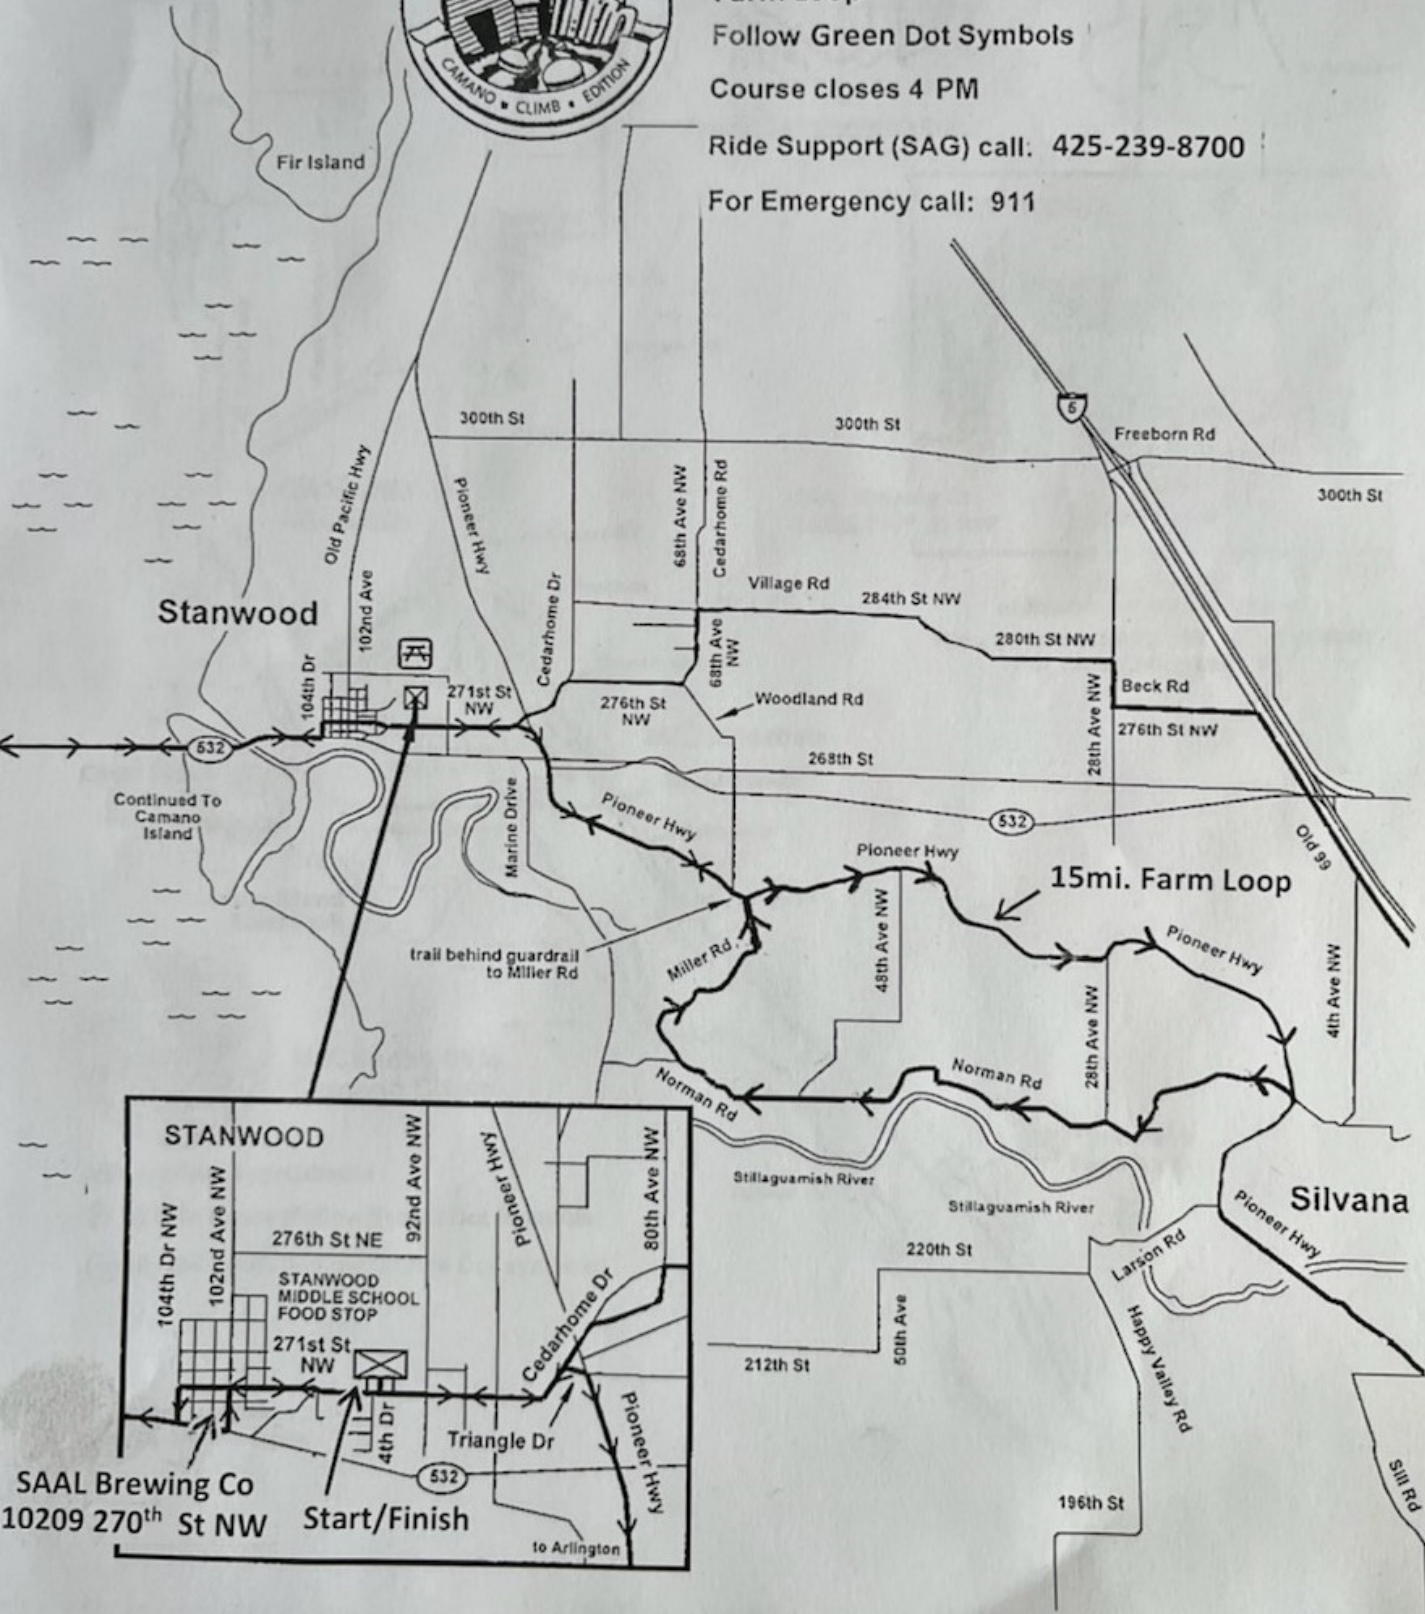

McClinchy Mile :

Camano Climb

Farm Loop

Follow Green Dot Symbols

Course closes 4 PM

Ride Support (SAG) call: 425-239-8700

For Emergency call: 911

Stanwood

15mi. Farm Loop

Silvana

STANWOOD

STANWOOD MIDDLE SCHOOL FOOD STOP

SAAL Brewing Co
10209 270th St NW

Start/Finish

to Arlington