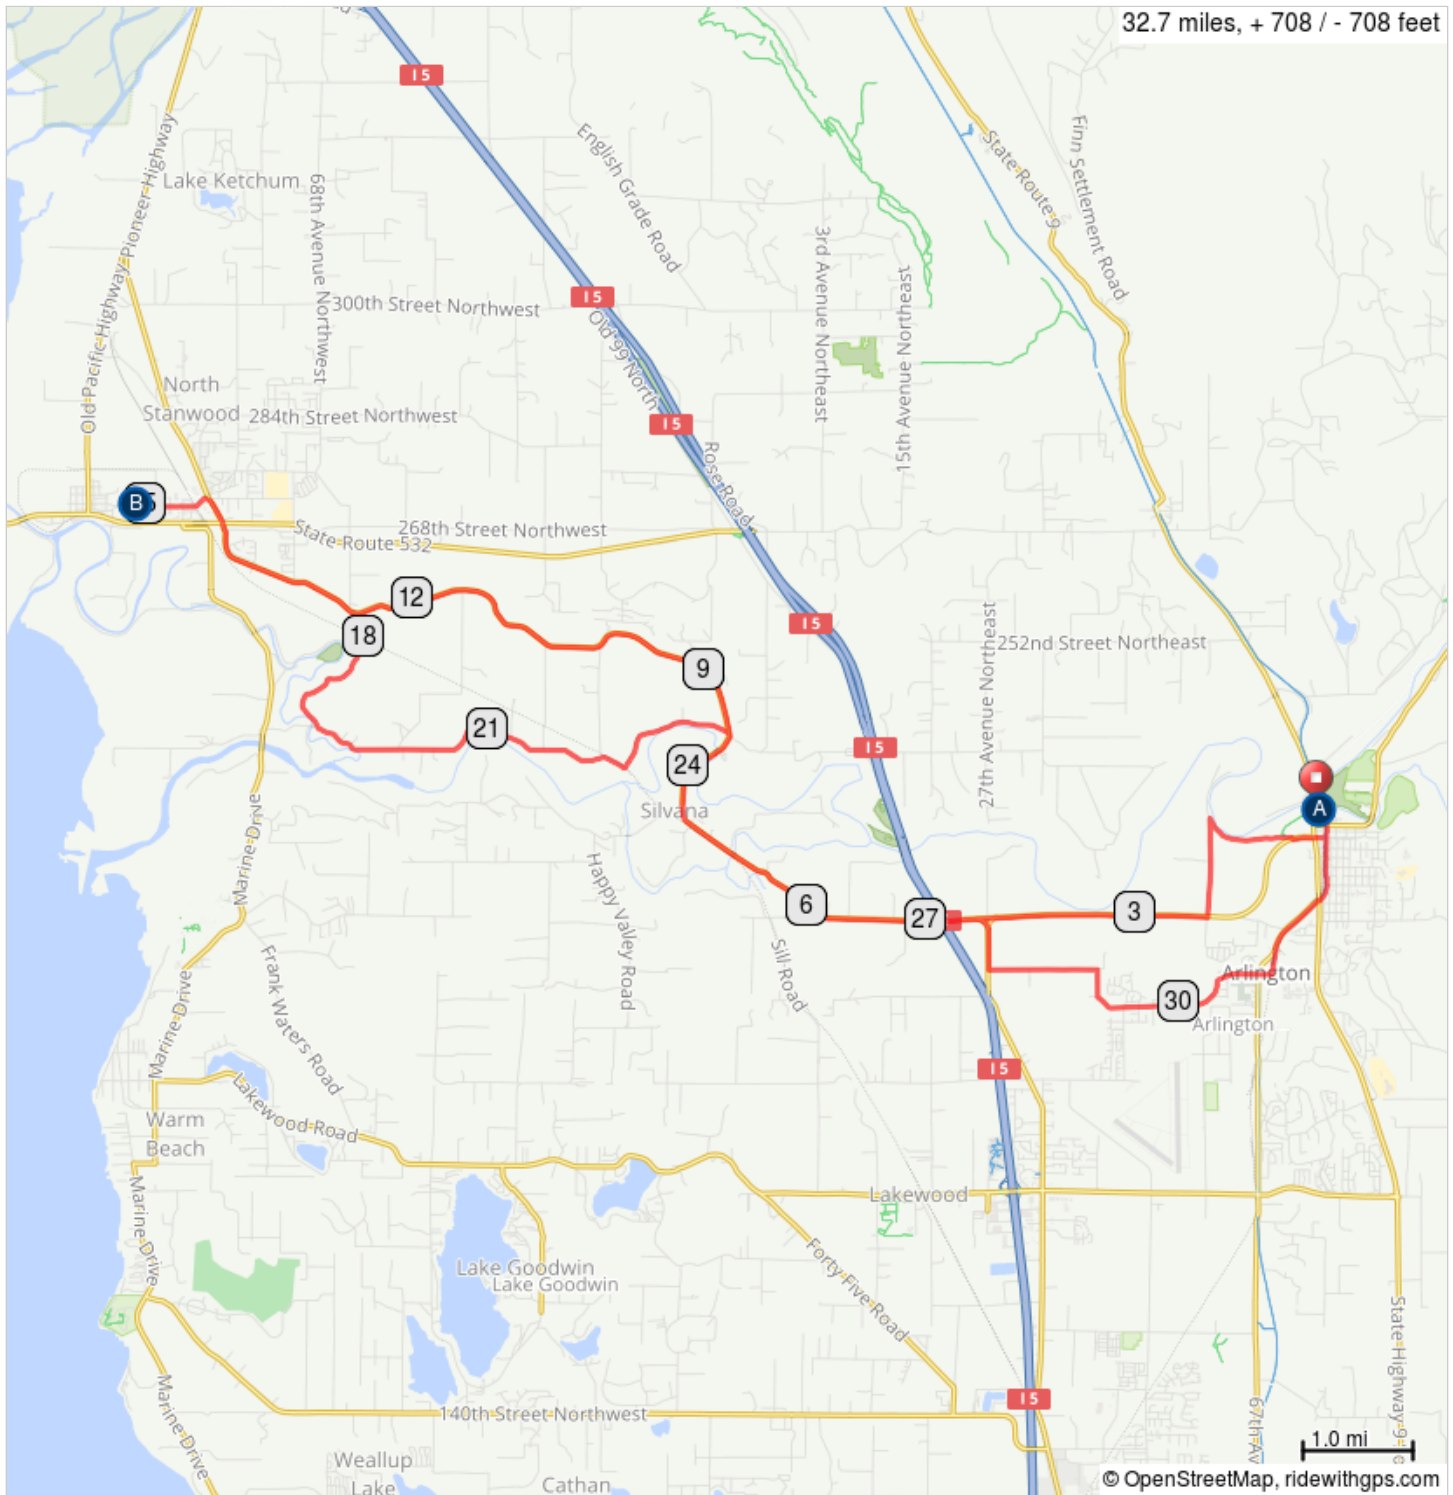

# Haller Park - Stanwood Route 33 Miles

- A. Start / Finish - Haller Park
- B. Rest Stop - Stanwood Middle School

## Haller Park - Stanwood Route 33 Miles

Dist	Type	Note
0.0		Start of route
0.0		RideWithGPS info: Route name: Haller Park - Stanwood Route 33 Miles Link: <a href="https://ridewithgps.com/routes/18900369">https://ridewithgps.com/routes/18900369</a>
0.0		Haller Park Official start & finish of McClinchy Mile with rest rooms
0.2		Right onto Centennial Trail
0.3		Right onto W Division St
0.3		At the traffic circle, continue straight to stay on W Division St
0.6		Right onto Dike Rd
1.5		Sharp left onto 59th Ave NE/Kraetz Rd
2.4		Right onto WA-530 W
4.8		Continue onto Pioneer Hwy E
14.4		Sharp right onto Triangle Dr
14.5		Left onto Cedarhome Dr
14.6		Continue onto 271st St NW
15.1		Right onto SMS Dr
15.1		Rest Stop - Stanwood Middle School Food and rest rooms, official McClinchy Mile rest stop
15.2		Left onto 271st St NW
15.8		Continue onto Cedarhome Dr

15.8 miles. +326/-378 feet

Dist	Type	Note
15.9		Right onto Triangle Dr
16.0		Continue onto Pioneer Hwy
17.7		Slight right onto Miller Rd
19.2		Slight left onto Norman Rd
22.3		Left to stay on Norman Rd
23.5		Right onto Pioneer Hwy
27.1		Continue onto WA-530 E
27.5		Slight right onto Smokey Point Blvd
28.0		Left onto 204th St NE
29.0		Right onto 43rd Ave NE
29.2		Left onto Cemetery Rd
31.0		Left onto 204th St NE/Kent Prairie Rd
31.0		Left onto Centennial Trail
31.2		Left
31.8		Right onto Lebanon St
31.8		Slight left onto Centennial Trail
32.4		Slight left to stay on Centennial Trail
32.6		Slight left onto Northwest Ave/West Ave
32.7		End of route

17.0 miles. +339/-301 feet