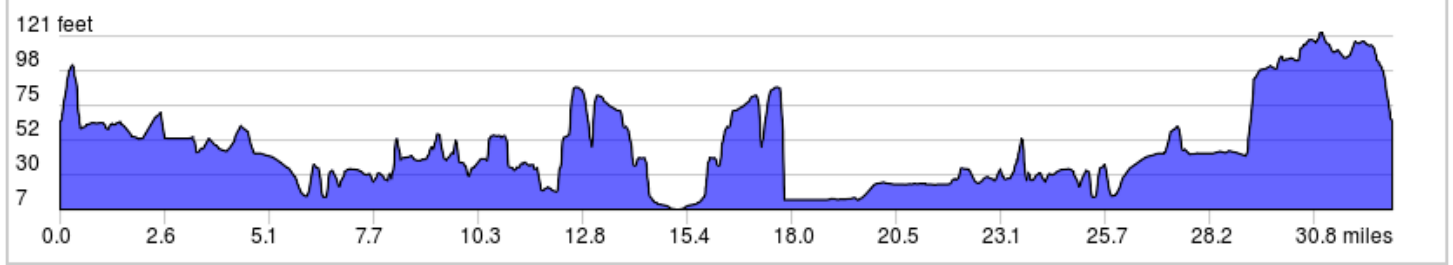

# Haller Park - Stanwood Route 33 Miles

- A. Start / Finish - Haller Park
- B. Rest Stop - Stanwood Middle School

## Haller Park - Stanwood Route 33 Miles

Dist	Type	Note
0.0		Start of route
0.0		RideWithGPS info: Route name: Haller Park - Stanwood Route 33 Miles Link: <a href="https://ridewithgps.com/routes/18900369">https://ridewithgps.com/routes/18900369</a>
0.0		Haller Park Official start & finish of McClinchy Mile with rest rooms
0.2		Right onto Centennial Trail
0.3		Right onto W Division St
0.3		At the traffic circle, continue straight to stay on W Division St
0.6		Right onto Dike Rd
1.5		Sharp left onto 59th Ave NE/Kraetz Rd
2.4		Right onto WA-530 W
4.8		Continue onto Pioneer Hwy E
14.4		Sharp right onto Triangle Dr
14.5		Left onto Cedarhome Dr
14.6		Continue onto 271st St NW
15.1		Right onto SMS Dr
15.1		Rest Stop - Stanwood Middle School Food and rest rooms, official McClinchy Mile rest stop
15.2		Left onto 271st St NW
15.8		Continue onto Cedarhome Dr

15.8 miles. +326/-378 feet

Dist	Type	Note
15.9		Right onto Triangle Dr
16.0		Continue onto Pioneer Hwy
17.7		Slight right onto Miller Rd
19.2		Slight left onto Norman Rd
22.3		Left to stay on Norman Rd
23.5		Right onto Pioneer Hwy
27.1		Continue onto WA-530 E
27.5		Slight right onto Smokey Point Blvd
28.0		Left onto 204th St NE
29.0		Right onto 43rd Ave NE
29.2		Left onto Cemetery Rd
31.0		Left onto 204th St NE/Kent Prairie Rd
31.0		Left onto Centennial Trail
31.2		Left
31.8		Right onto Lebanon St
31.8		Slight left onto Centennial Trail
32.4		Slight left to stay on Centennial Trail
32.6		Slight left onto Northwest Ave/West Ave
32.7		End of route

17.0 miles. +339/-301 feet