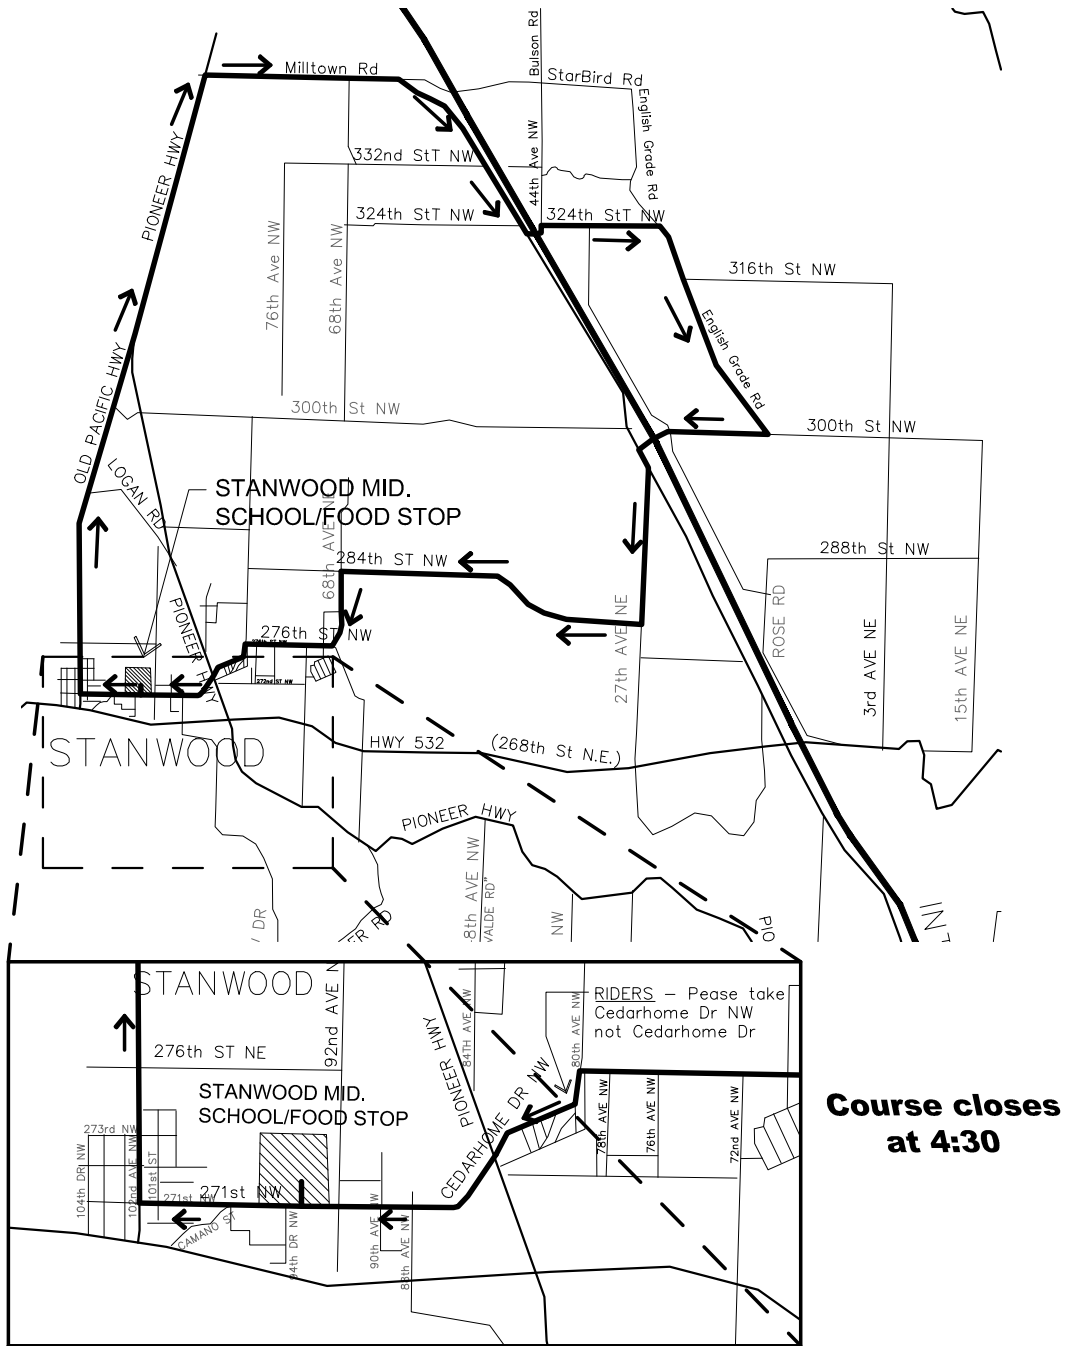

# McCLINCHY MILE NORTH COUNTY LOOP 18 Miles

Maps provided by

South Everett  
4707-A Evergreen Way  
Everett, WA 98203  
(425)252-1441

Silver Lake  
13027 Bothell-Everett Hwy  
Everett, WA 98208  
(425)337-3509

Bring this map in to Bicycle Centres before April 17th and get 15 percent off accessories